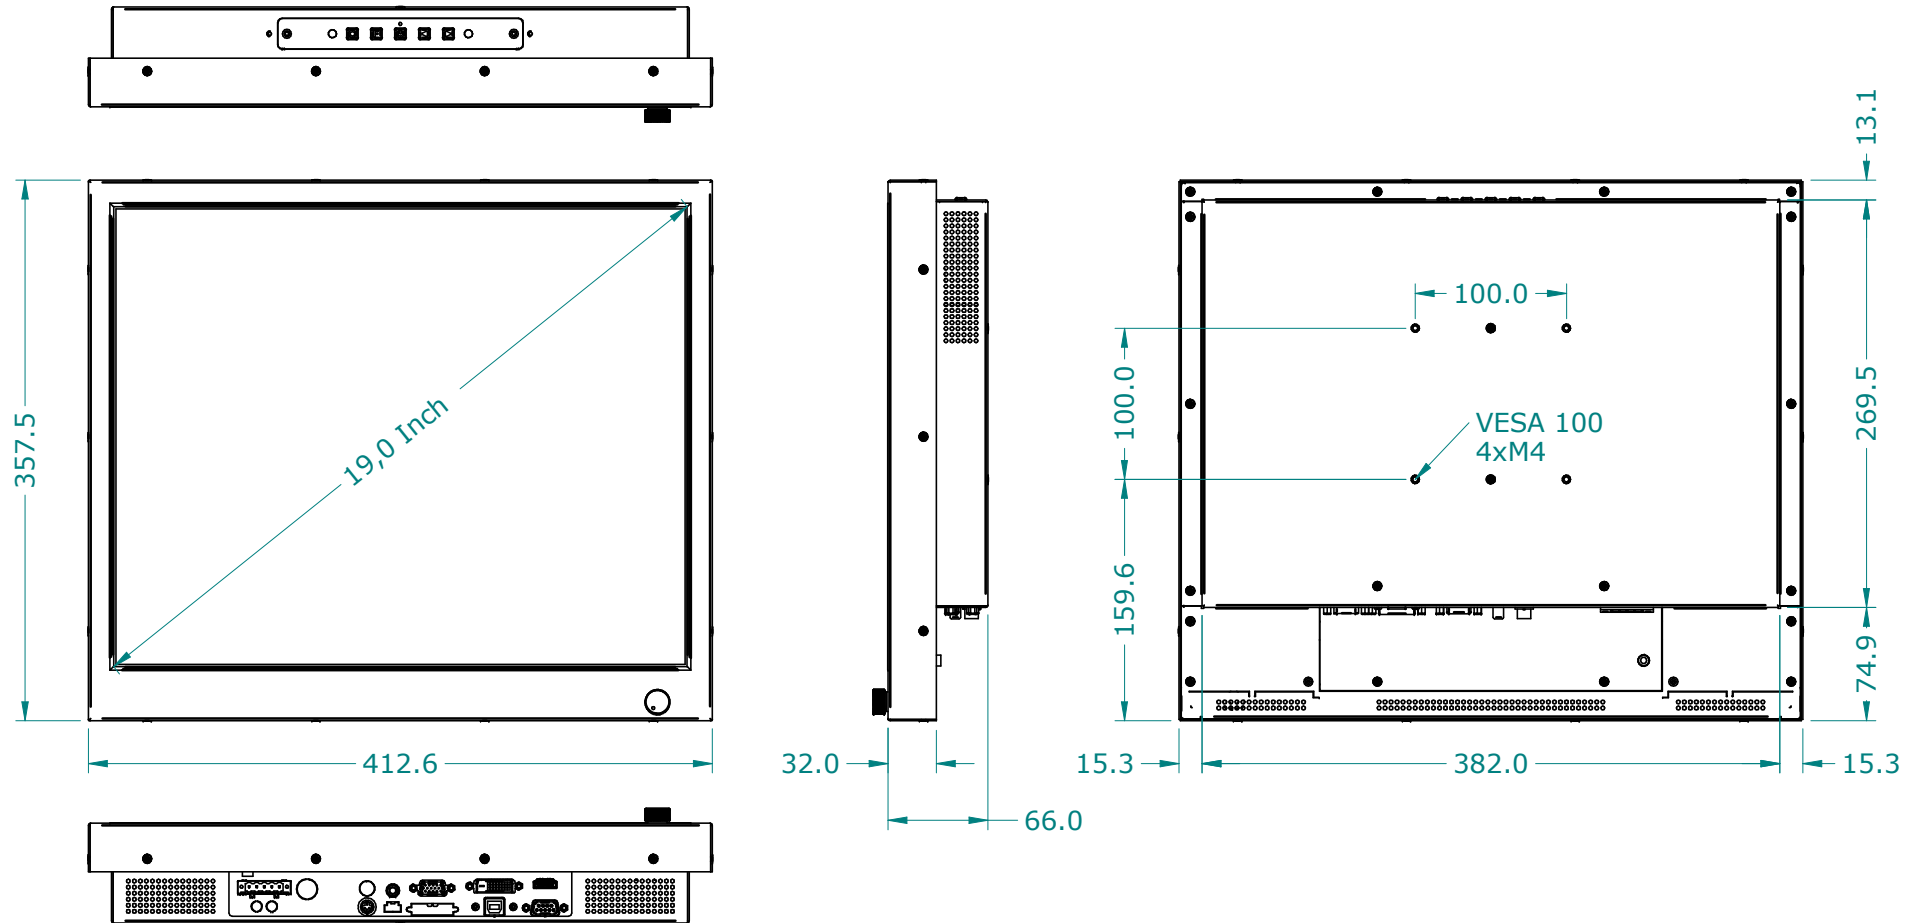

MODEL N190DE

N190DE-dims (06-02-2014)

DIMENSIONS ARE SUBJECT TO CHANGE WITHOUT NOTICE

ISO 128  ALL DIMENSIONS ARE IN MILLIMETERS