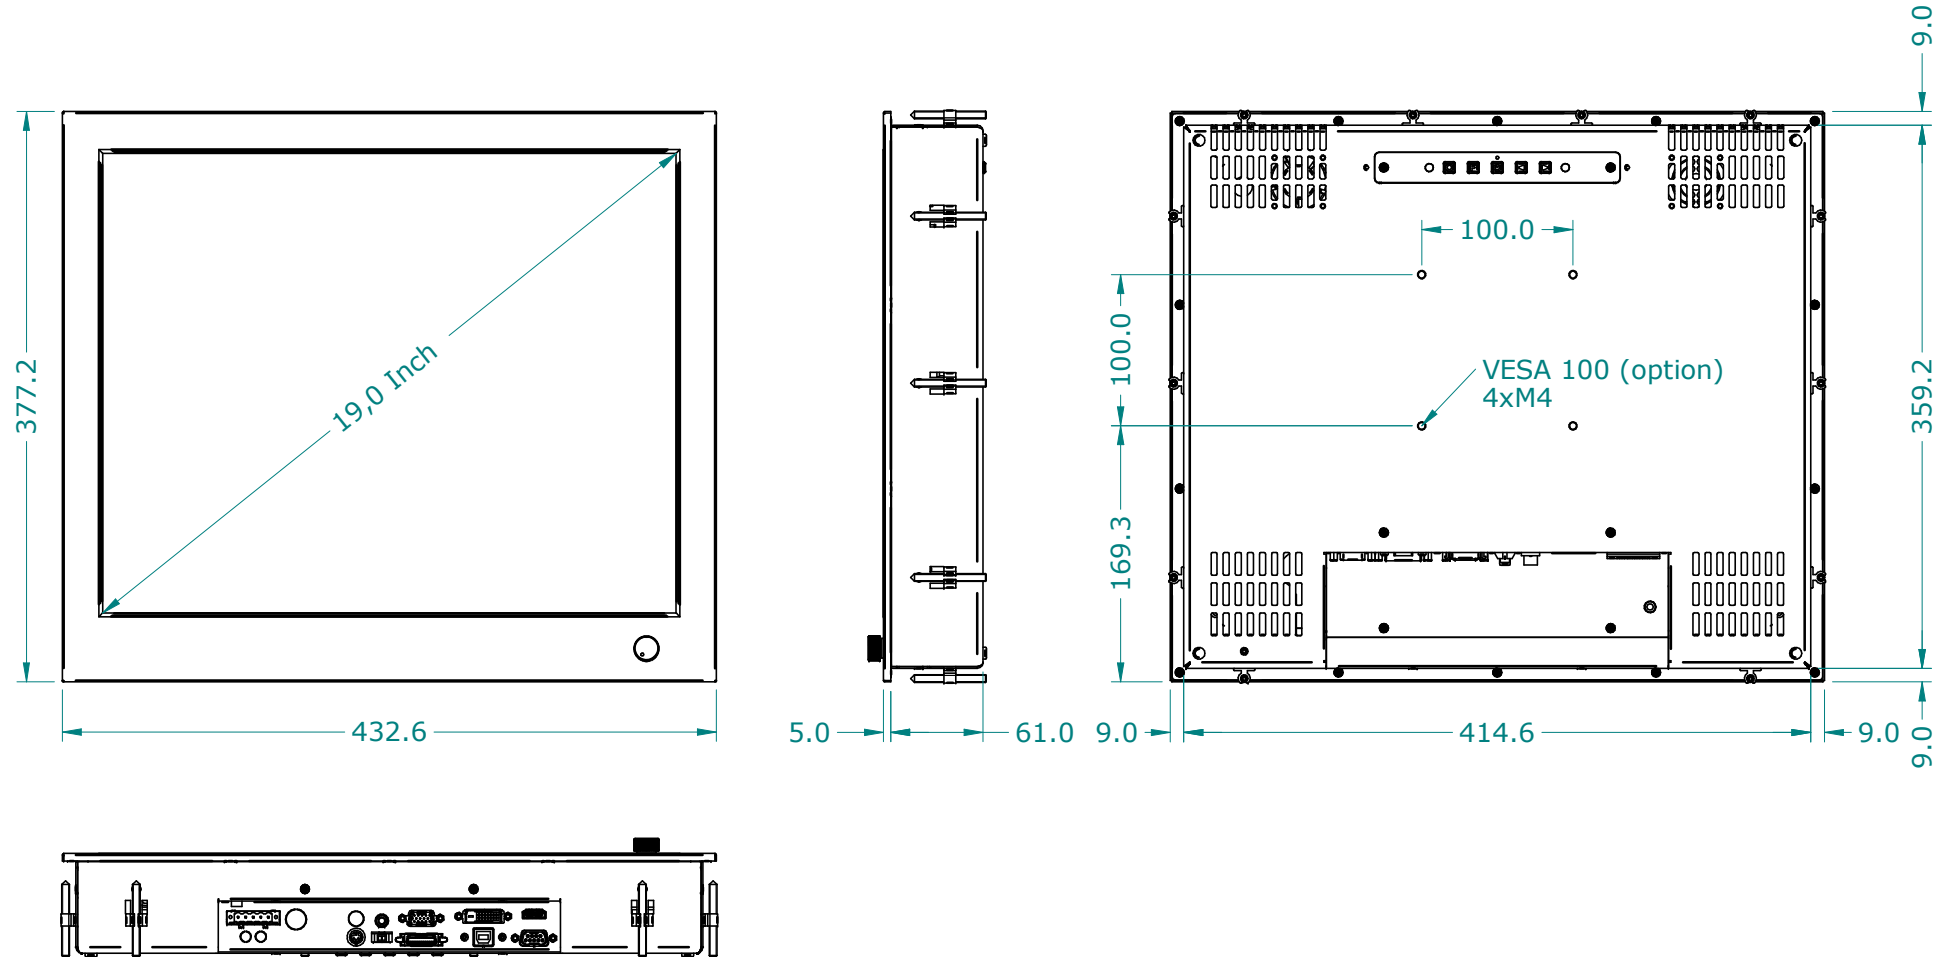

MODEL N190KE

N190KE-dims (28-10-2016)

DIMENSIONS ARE SUBJECT TO CHANGE WITHOUT NOTICE

ISO 128  ALL DIMENSIONS ARE IN MILLIMETERS