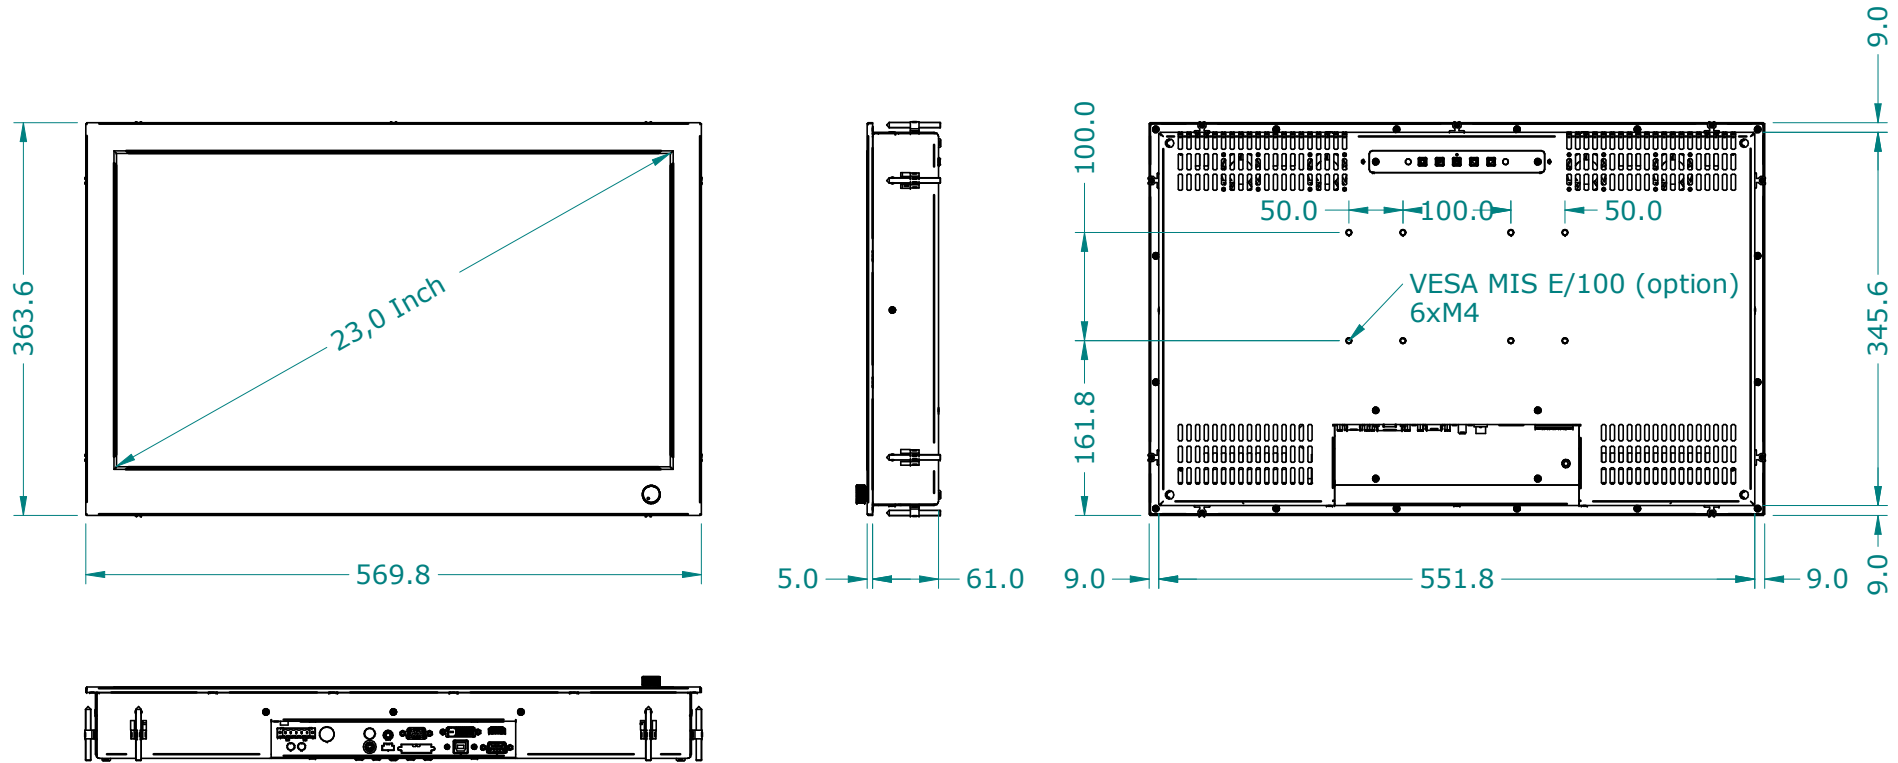

MODEL N230KE

N230KE-dims (04-08-2016)

DIMENSIONS ARE SUBJECT TO CHANGE WITHOUT NOTICE

ISO 128  ALL DIMENSIONS ARE IN MILLIMETERS